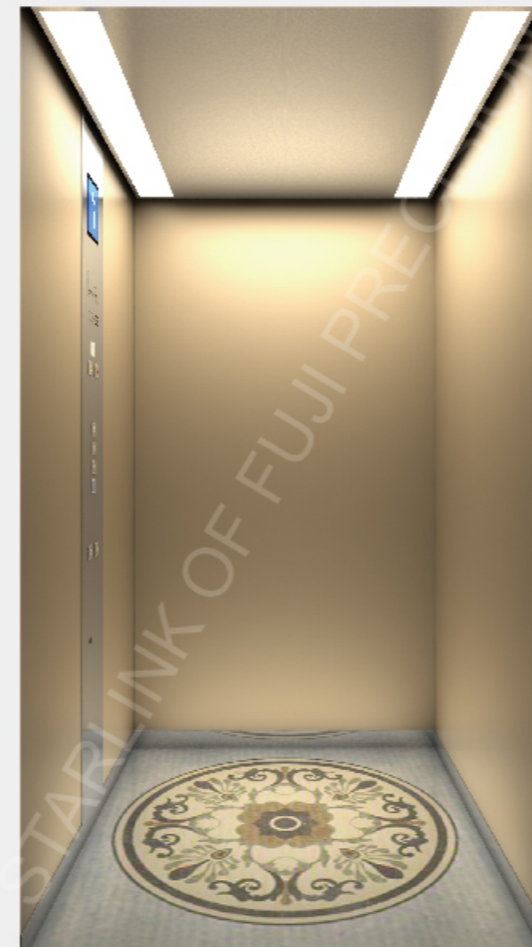

Ceiling:

Baked enamel frame, acrylic light-emitting panel

Car wall:

Mirror stainless steel, sapphire surface anti-fingerprint stainless steel

Handrail:

None

Floor:

PVC