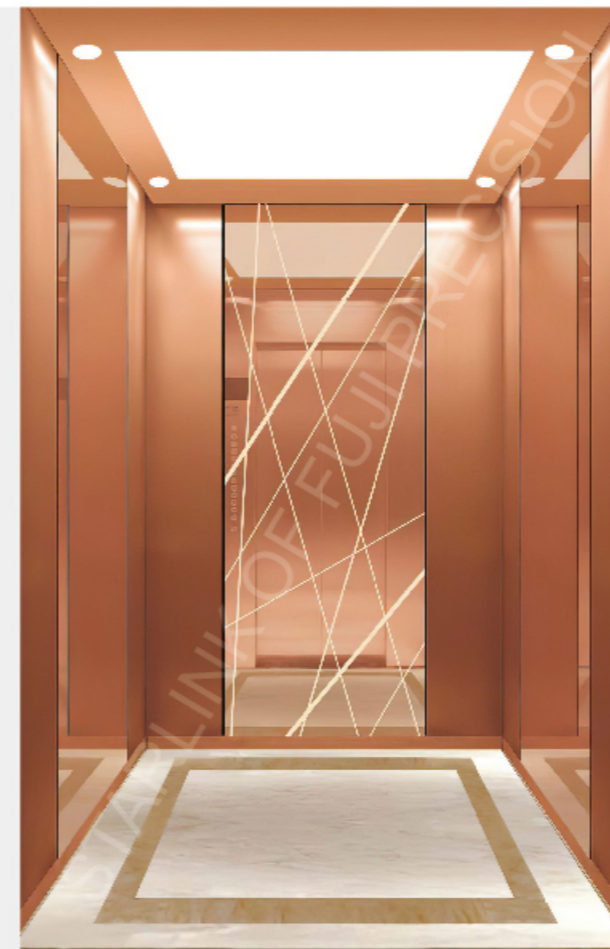

Mirror stainless steel, hairline stainless steel,
rose gold mirror stainless steel

Handrail:

None

Floor:

PVC

JG-K2309

Ceiling:

Mirror stainless steel, acrylic light-emitting panel,
LED light

Ceiling:

Mirror stainless steel, LED light

Car wall:

Mirror etched stainless steel, mirror stainless steel

Handrail:

None

Floor:

PVC

None

Floor:

PVC

JG-K2322

Ceiling:

Rose gold mirror stainless steel, acrylic decoration,
LED light

Car wall:

Rose gold hairline stainless steel,
rose gold mirror etched stainless steel

Handrail:

None

Floor:

PVC

JG-K2324

Ceiling:

Rose gold hairline stainless steel,
acrylic light-emitting panel, LED light

Car wall: