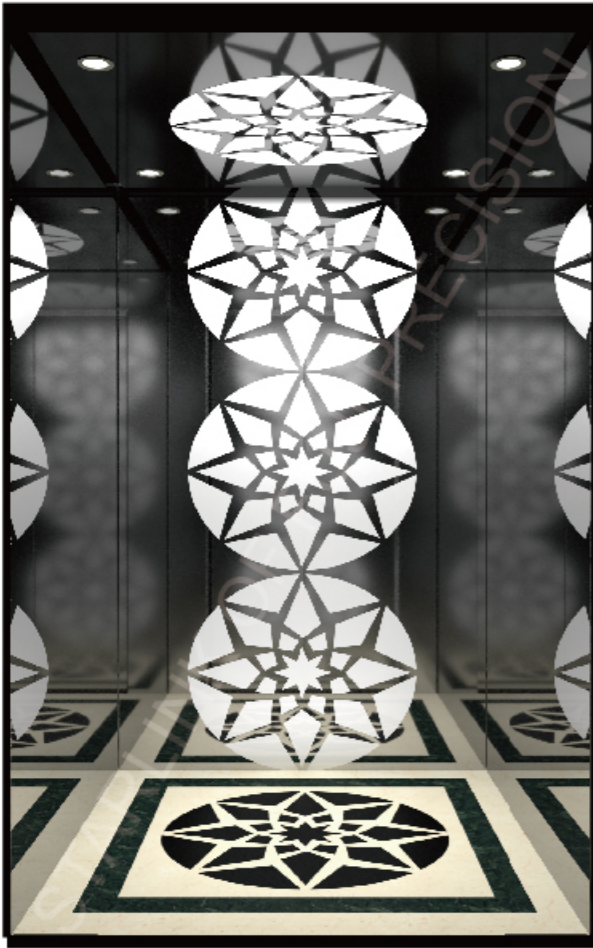

Ceiling:

Black titanium mirror stainless steel,
acrylic lighting decoration

Car wall:

Wood decoration, imitation marble color steel plate
metal decoration strip

Handrail:

None

Floor:

Marble