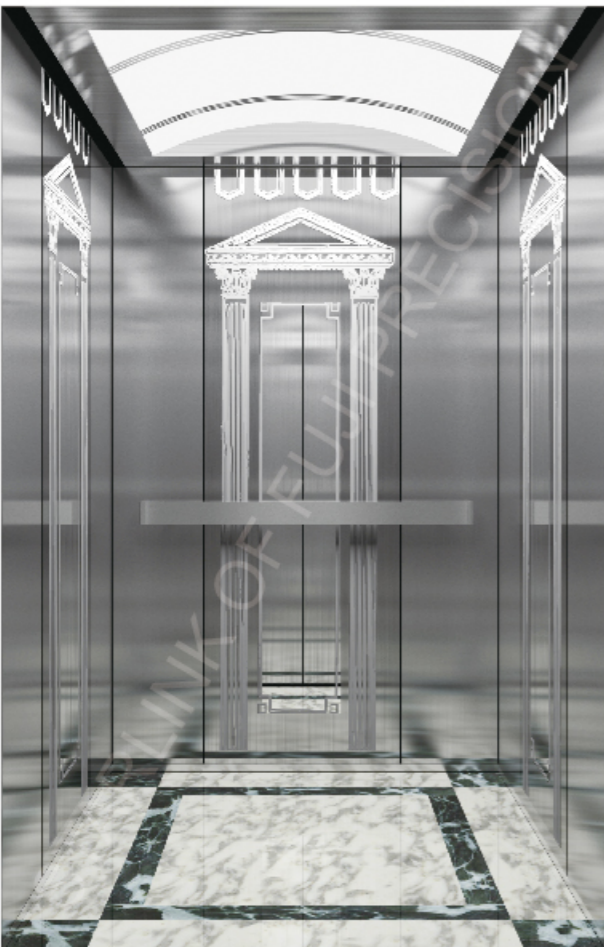

JG-K2303

Ceiling:

Mirror stainless steel, acrylic light-emitting panel, LED light

Car wall:

Mirror etched stainless steel, hairline stainless steel

Handrail:

None

Floor:

PVC

JG-K2305

Ceiling:

Hairline stainless steel, acrylic light-emitting panel

Car wall:

Mirror etched stainless steel, hairline stainless steel

Handrail:

Hairline stainless steel flat handrail

Floor:

PVC

JG-K2304

Ceiling:

Hairline stainless steel, acrylic arch roof

Car wall:

Mirror etched stainless steel, hairline stainless steel

Handrail: