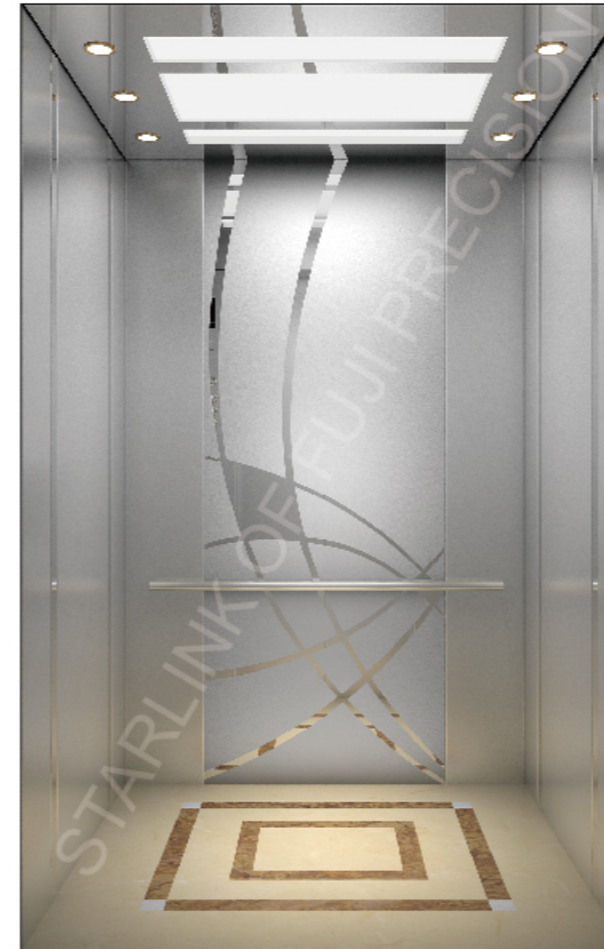

Hairline stainless steel flat handrail

Floor:

PVC

JG-K2306

Ceiling:

Hairline stainless steel, acrylic light-emitting panel

Car wall:

Mirror etched stainless steel, hairline stainless steel

Handrail:

Hairline stainless steel flat handrail

Floor:

PVC

JG-K2307

Ceiling:

Hairline stainless steel, acrylic decoration lighting

Car wall:

Mirror stainless steel, hairline stainless steel,
rose gold mirror stainless steel

Handrail:

None

Floor:

PVC

JG-K2309

Ceiling:

Mirror stainless steel, acrylic light-emitting panel,
LED light

Ceiling:

Mirror stainless steel, LED light

Car wall:

Mirror etched stainless steel, mirror stainless steel

Handrail:

None

Floor:

PVC