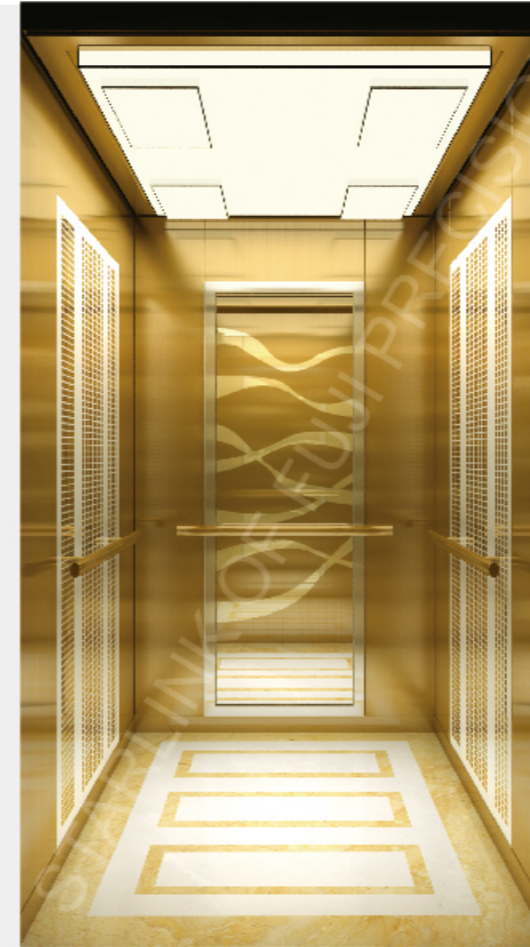

JG-V2311

Ceiling:

Titanium hairline stainless steel, acrylic lighting decoration

Car wall:

Titanium hairline stainless steel, titanium mirror etched stainless steel

Handrail:

Titanium stainless steel round handrail

Floor:

PVC