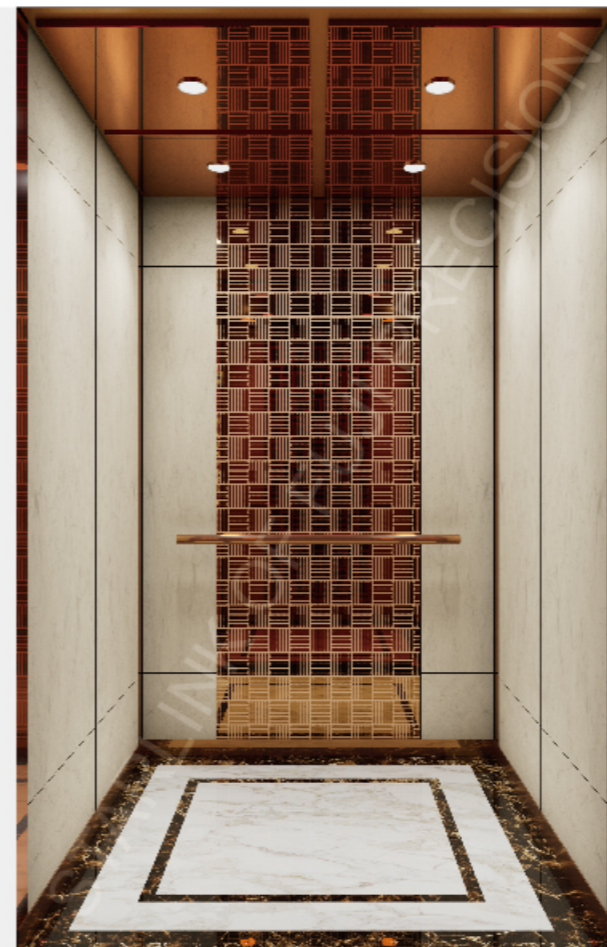

Painted model stainless steel, LED light

Car wall:

Wood decoration, mirror etched stainless steel, titanium hairline stainless steel

Handrail:

Wood decoration handrail

Floor:

Marble

JG-K2342

Ceiling:

Rose gold mirror stainless steel, LED light

Car wall:

Rose gold mirror etched stainless steel, marble

Handrail:

Rose gold stainless steel round handrail

Floor:

Marble