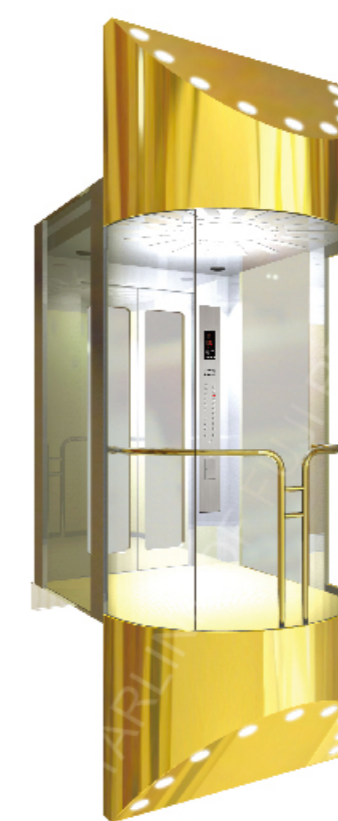

JG-G2307

Cover:
Titanium mirror stainless steel,
acrylic lighting decoration

Ceiling:
Mirror stainless steel, acrylic lighting
decoration, LED light

Car wall:
Mirror stainless steel

Sightseeing area:
6 + 6 laminated safety glass

Handrail:
Titanium stainless steel

Floor:
PVC