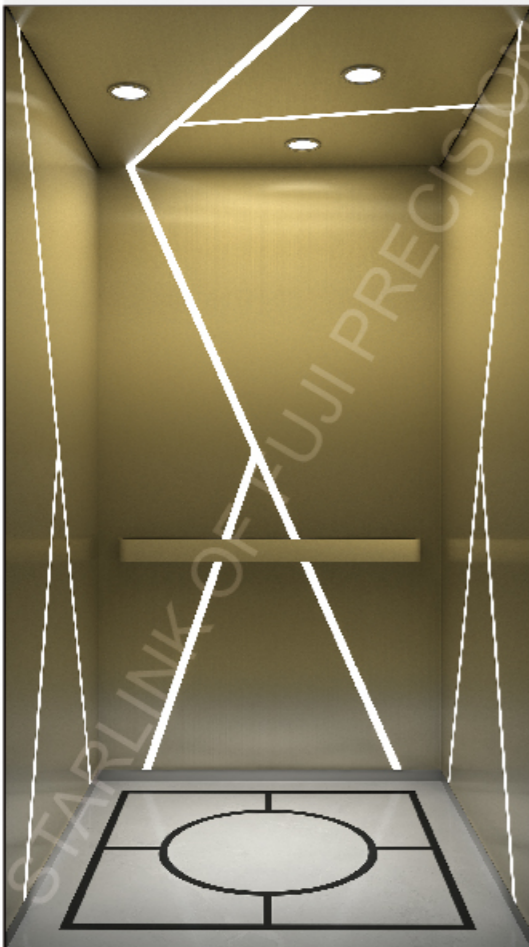

JG-V2310

Ceiling:

Titanium hairline stainless steel, LED light-strip, LED light

Car wall:

Titanium hairline stainless steel, LED light-strip

Handrail:

Titanium stainless steel flat handrail

Floor:

PVC