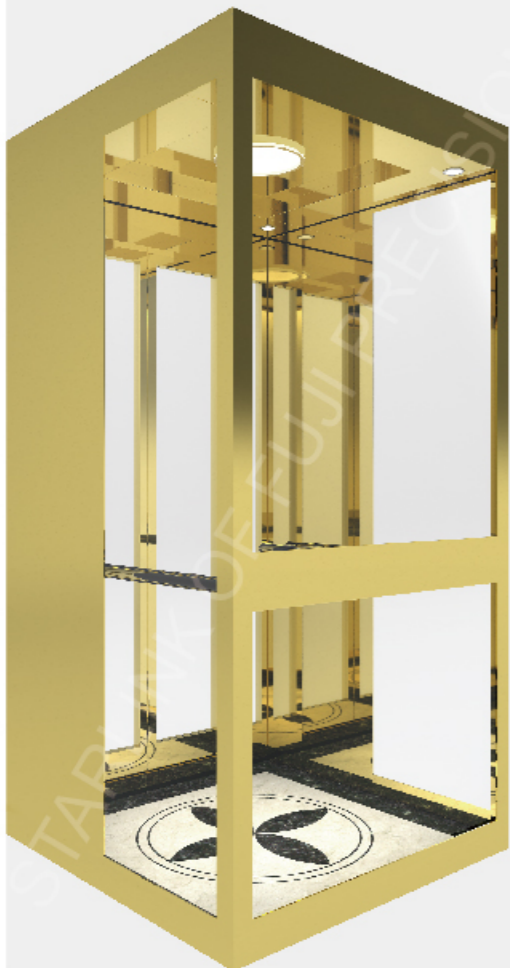

JG-V2330

Ceiling:

Titanium mirror stainless steel, ceiling lamp, LED light

Car wall:

Titanium mirror stainless steel, safety laminated glass

Handrail:

None

Floor:

PVC